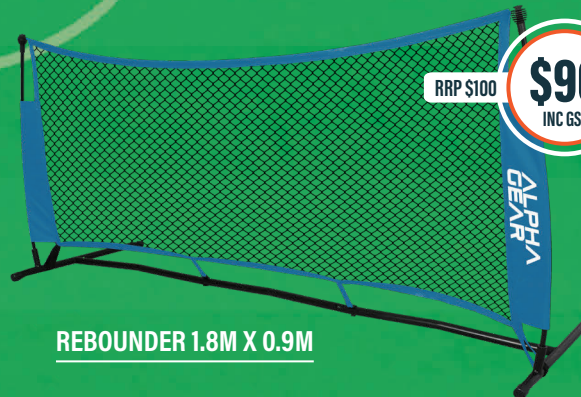

REBOUNDER 1.8M X 0.9M

RRP $100

$90
INC GST