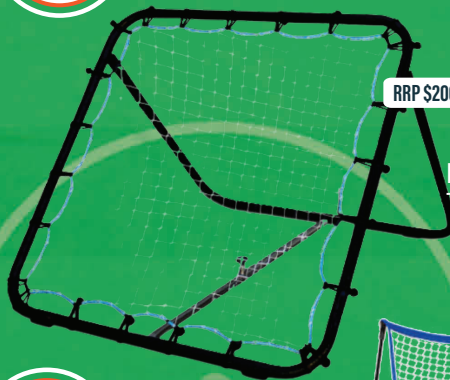

RRP $200

$180
INC GST