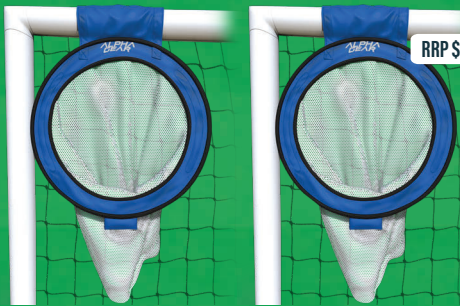

TARGET BINS X2

2 TARGET BINS, COMES WITH CARRY BAG

RRP $100

$80
INC GST