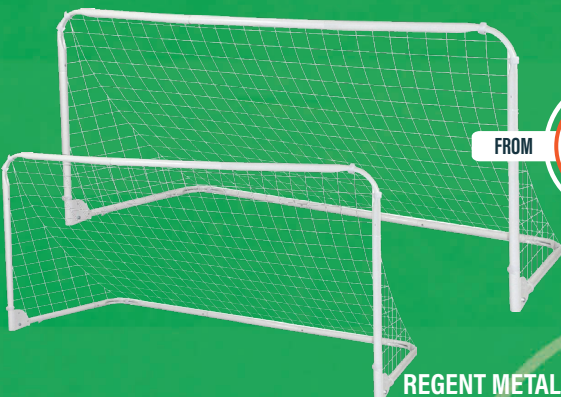

FROM **$90**
INC GST

REGENT METAL GOAL

6x3FT **$90** INC GST   8x6FT **$180** INC GST