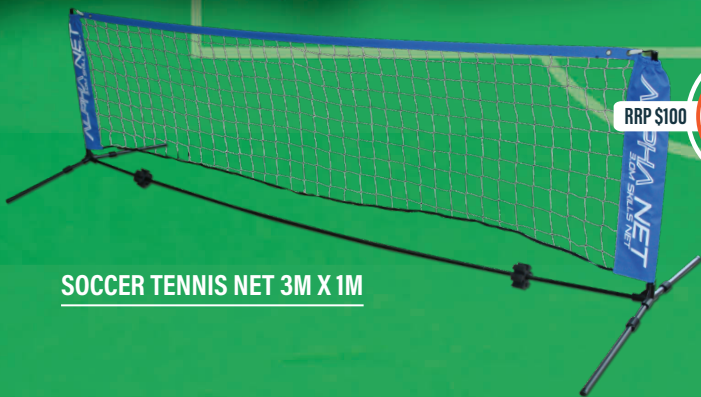

SOCCER TENNIS NET 3M X 1M

RRP $100

$90
INC GST